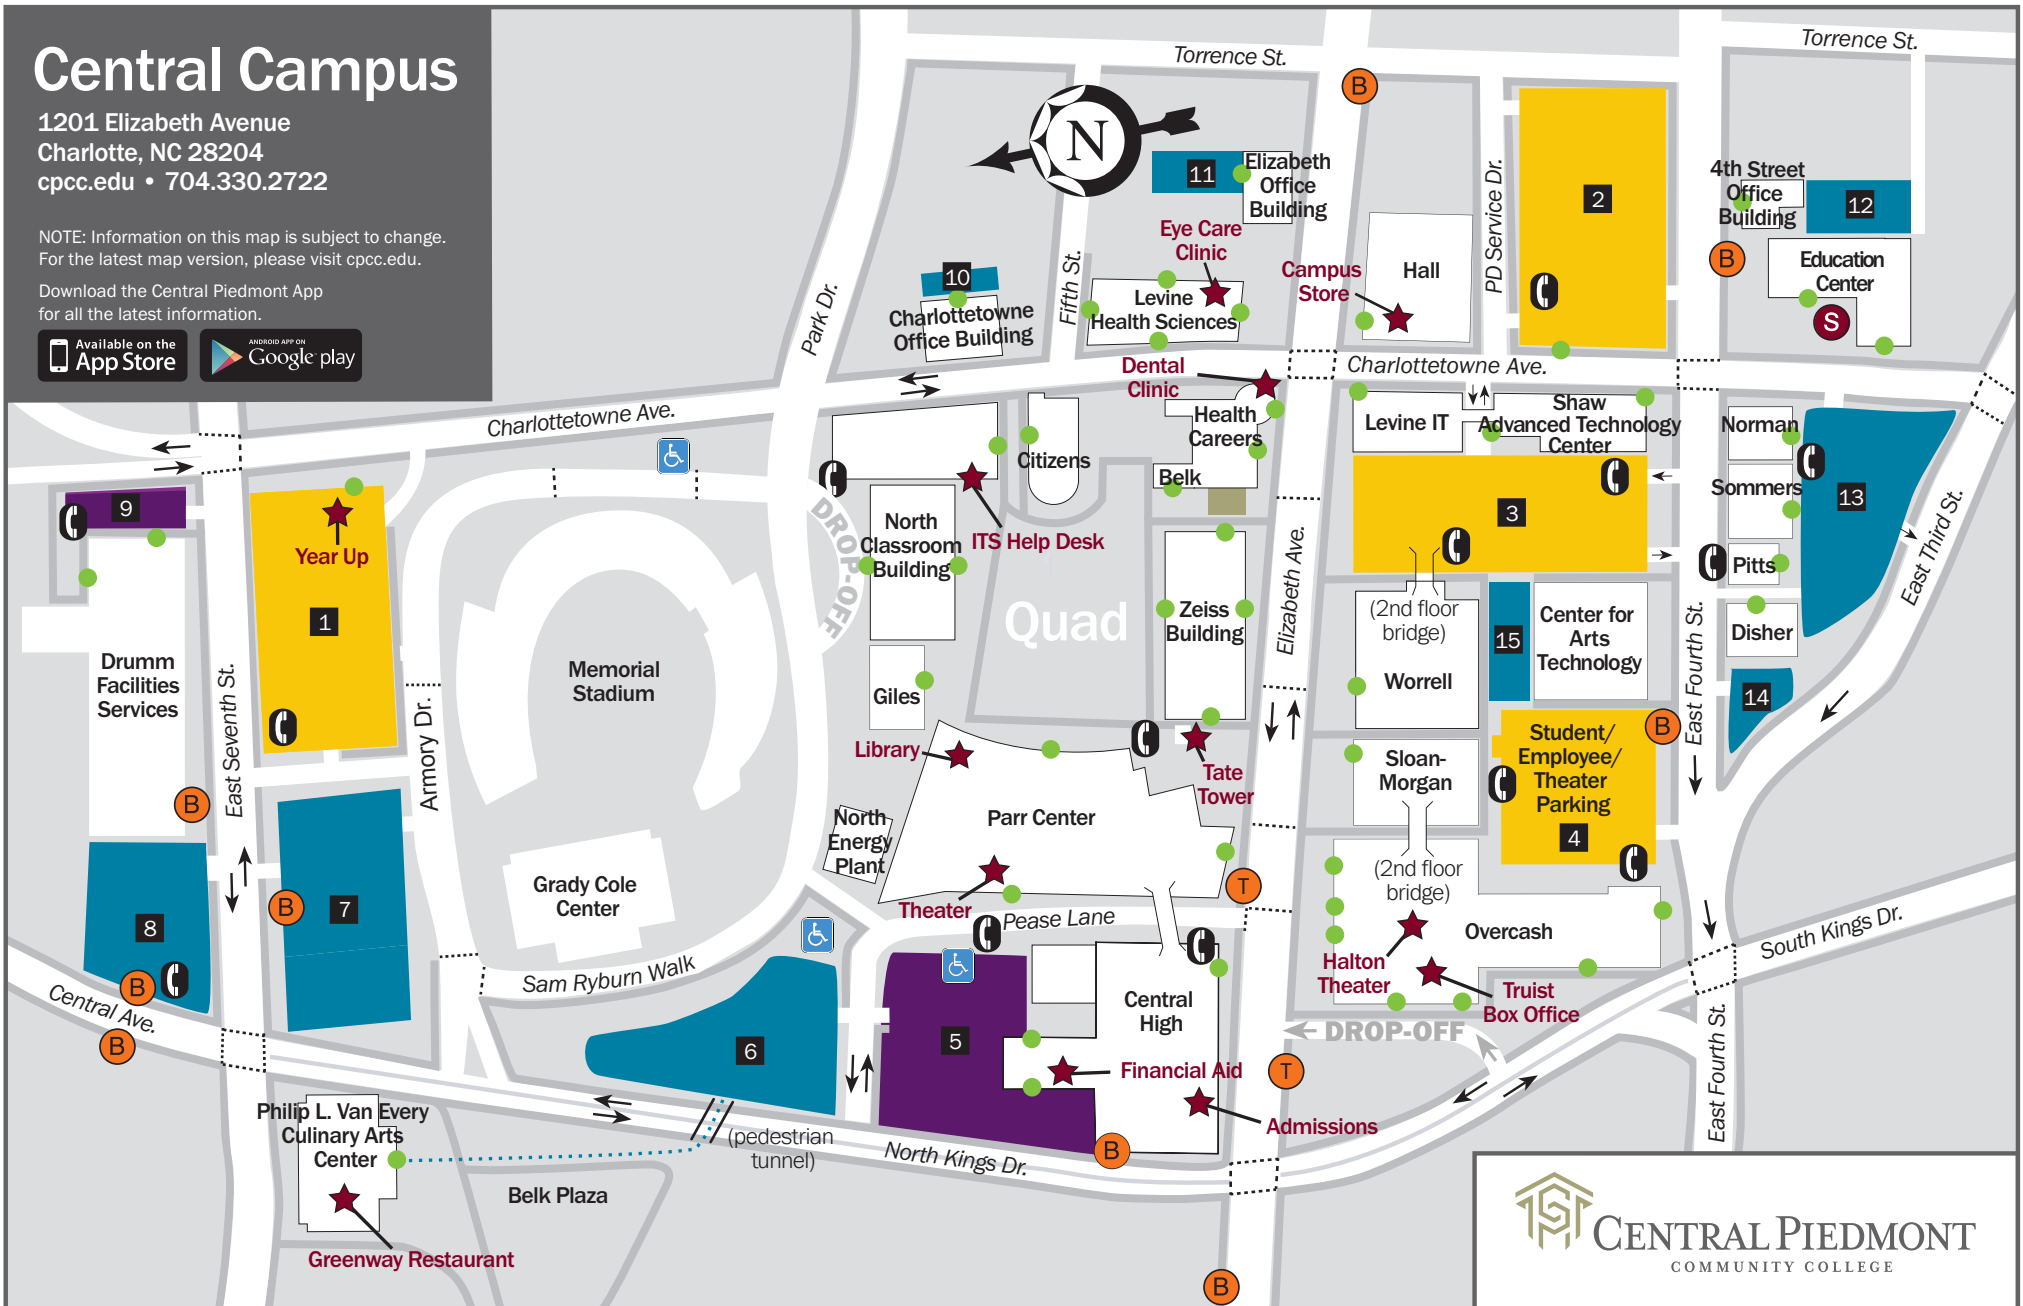

# Central Campus

1201 Elizabeth Avenue  
Charlotte, NC 28204  
cpcc.edu • 704.330.2722

NOTE: Information on this map is subject to change.  
For the latest map version, please visit cpcc.edu.

Download the Central Piedmont App  
for all the latest information.

## LEGEND

- (B) Bus Stop
- (T) Streetcar Stop
- (S) Special Transportation Services Stop
- (C) Security Emergency Phone
- Accessible Building Entrance
- ★ Points of Interest
- Public Assembly
- Parking Deck (1, 2, 3, 4)
- Surface Parking Lot (6, 7, 8, 10, 11, 12, 13, 14, 15)
- Visitor Parking (5, 9)
- Campus Sidewalks
- ♿ Additional Accessible Parking  
*All parking areas include accessible parking.*
- ⋯ Pedestrian Path
- - - Cross Walk